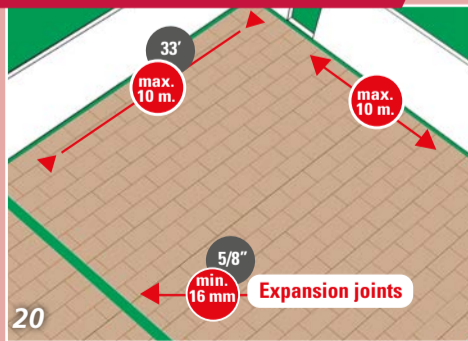

## PLACE FLOORCOVERING WITHIN 48 HOURS