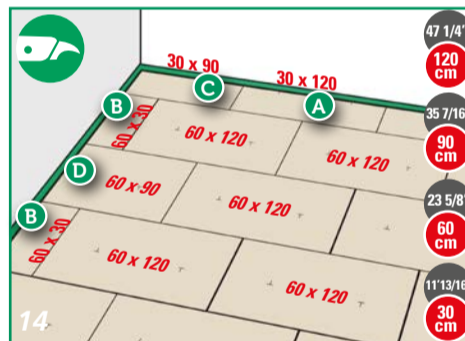

FITTING INSTRUCTIONS