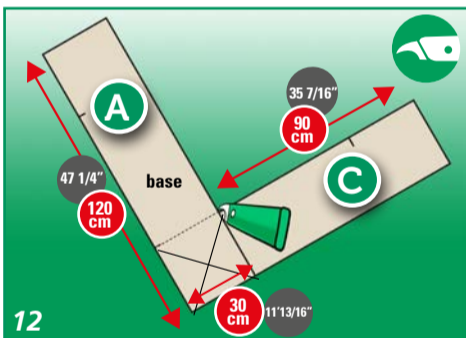

FITTING INSTRUCTIONS

FLOOR PREPARATION

ACCLIMATIZE 24 HOURS IN ADVANCE

FITTING INSTRUCTIONS

FINISHING

PLACE FLOORCOVERING WITHIN 48 HOURS