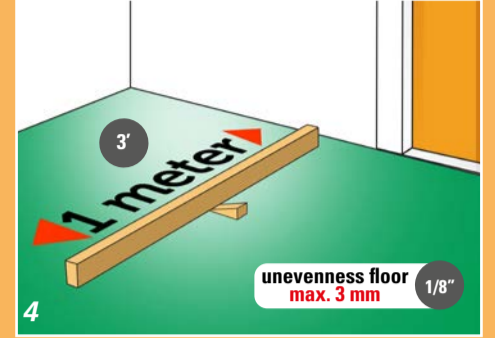

FITTING INSTRUCTIONS

FLOOR PREPARATION

ACCLIMATIZE 24 HOURS IN ADVANCE

FITTING INSTRUCTIONS

FINISHING

PLACE FLOORCOVERING WITHIN 48 HOURS