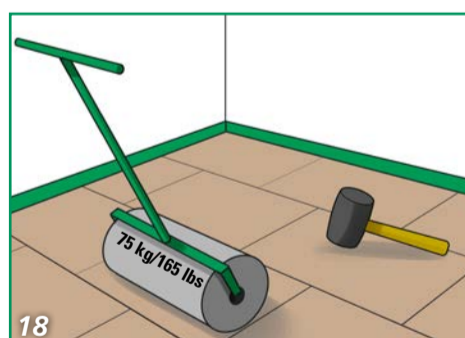

FITTING INSTRUCTIONS

FLOOR PREPARATION

ACCLIMATIZE 24 HOURS IN ADVANCE

FITTING INSTRUCTIONS

FINISHING

PLACE FLOORCOVERING WITHIN 48 HOURS