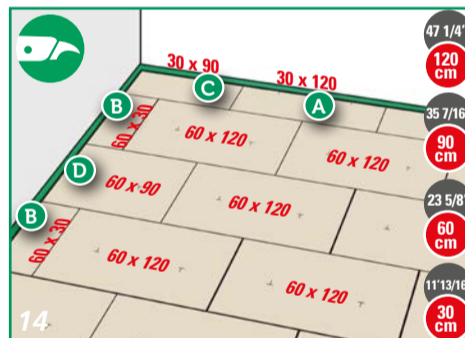

FITTING INSTRUCTIONS

FLOOR PREPARATION

ACCLIMATIZE 24 HOURS IN ADVANCE

FITTING INSTRUCTIONS

FINISHING

PLACE FLOORCOVERING WITHIN 48 HOURS