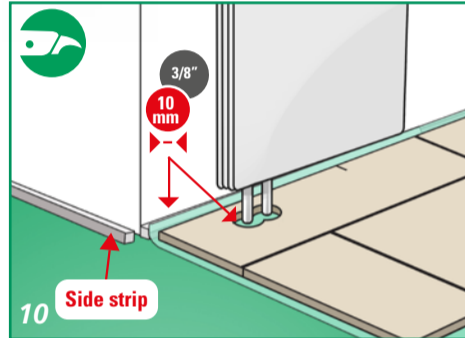

FITTING INSTRUCTIONS

FLOOR PREPARATION

ACCLIMATIZE 24 HOURS IN ADVANCE

FITTING INSTRUCTIONS

FINISHING

PLACE FLOORCOVERING WITHIN 48 HOURS