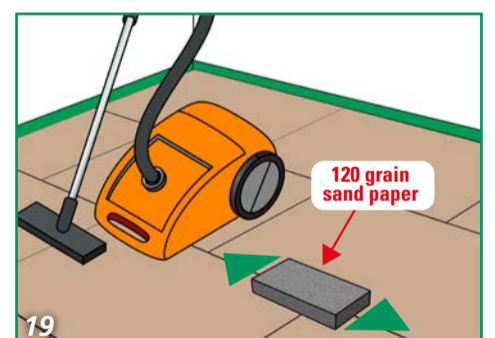

FITTING INSTRUCTIONS

FLOOR PREPARATION

ACCLIMATIZE 24 HOURS IN ADVANCE

FITTING INSTRUCTIONS

FINISHING

PLACE FLOORCOVERING WITHIN 48 HOURS