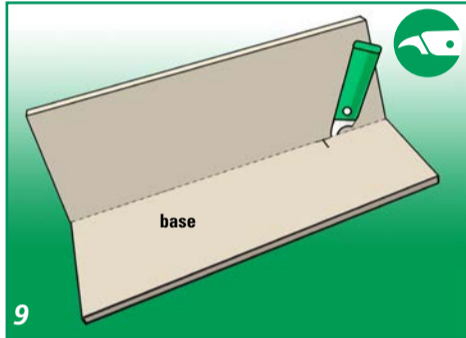

FITTING INSTRUCTIONS

FLOOR PREPARATION

ACCLIMATIZE 24 HOURS IN ADVANCE

FITTING INSTRUCTIONS

FINISHING

PLACE FLOORCOVERING WITHIN 48 HOURS