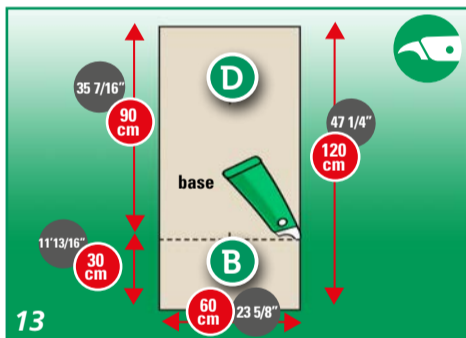

FITTING INSTRUCTIONS

FLOOR PREPARATION

ACCLIMATIZE 24 HOURS IN ADVANCE

FITTING INSTRUCTIONS

FINISHING

PLACE FLOORCOVERING WITHIN 48 HOURS