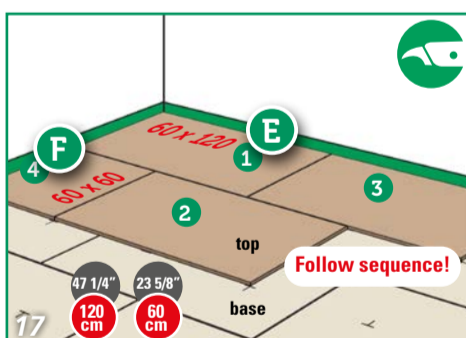

FITTING INSTRUCTIONS

FLOOR PREPARATION

ACCLIMATIZE 24 HOURS IN ADVANCE

FITTING INSTRUCTIONS

FINISHING

PLACE FLOORCOVERING WITHIN 48 HOURS