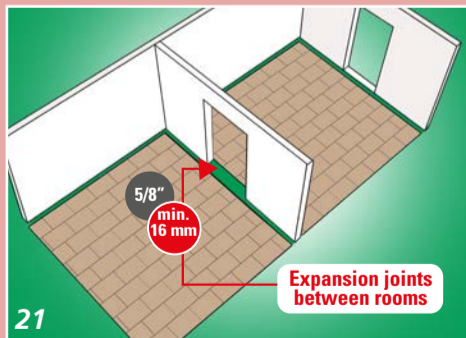

FITTING INSTRUCTIONS

FLOOR PREPARATION

ACCLIMATIZE 24 HOURS IN ADVANCE

FITTING INSTRUCTIONS

FINISHING

PLACE FLOORCOVERING WITHIN 48 HOURS