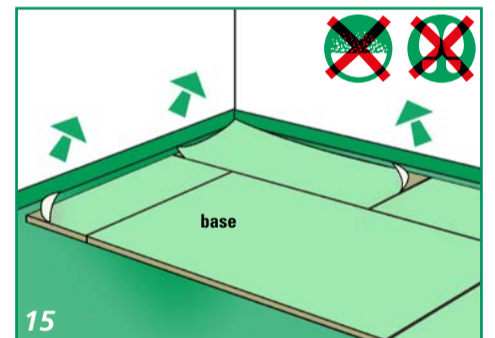

FITTING INSTRUCTIONS

FLOOR PREPARATION

ACCLIMATIZE 24 HOURS IN ADVANCE

FITTING INSTRUCTIONS

FINISHING

PLACE FLOORCOVERING WITHIN 48 HOURS