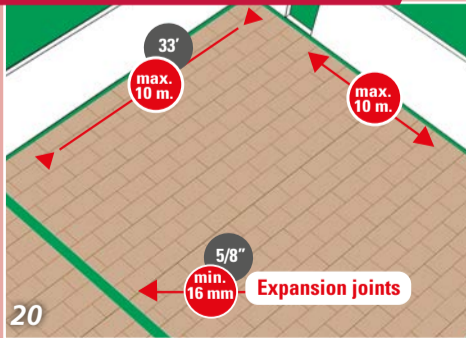

FITTING INSTRUCTIONS

FLOOR PREPARATION

ACCLIMATIZE 24 HOURS IN ADVANCE

FITTING INSTRUCTIONS

FINISHING

PLACE FLOORCOVERING WITHIN 48 HOURS