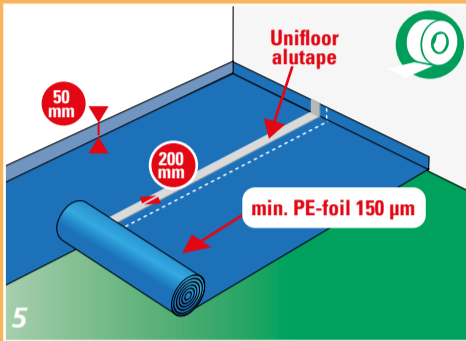

FITTING INSTRUCTIONS

FLOOR PREPARATION

ACCLIMATIZE 24 HOURS IN ADVANCE

FITTING INSTRUCTIONS

FINISHING

PLACE FLOORCOVERING WITHIN 48 HOURS