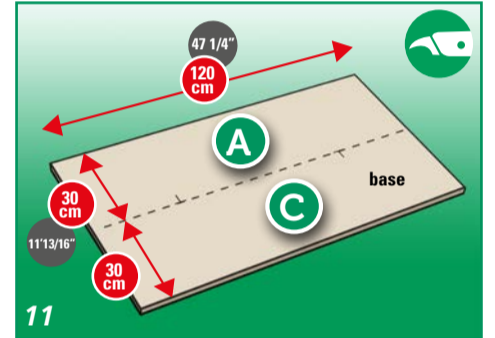

FITTING INSTRUCTIONS

FLOOR PREPARATION

ACCLIMATIZE 24 HOURS IN ADVANCE

FITTING INSTRUCTIONS

FINISHING

PLACE FLOORCOVERING WITHIN 48 HOURS