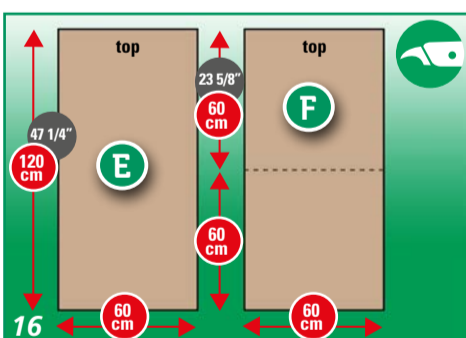

FITTING INSTRUCTIONS

FLOOR PREPARATION

ACCLIMATIZE 24 HOURS IN ADVANCE

FITTING INSTRUCTIONS

FINISHING

PLACE FLOORCOVERING WITHIN 48 HOURS