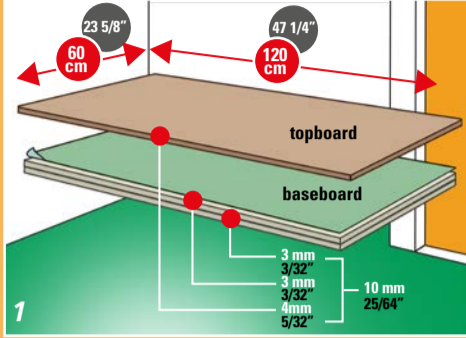

FITTING INSTRUCTIONS

FLOOR PREPARATION

ACCLIMATIZE 24 HOURS IN ADVANCE

FITTING INSTRUCTIONS

FINISHING

PLACE FLOORCOVERING WITHIN 48 HOURS