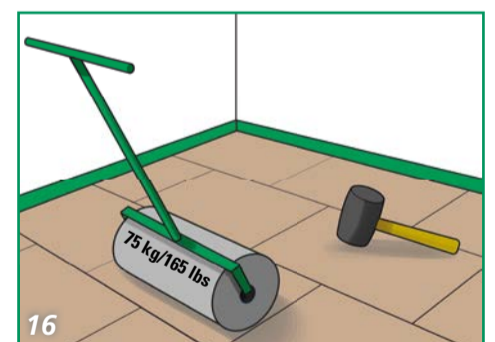

FINISHING

PLACE FLOORCOVERING WITHIN 48 HOURS