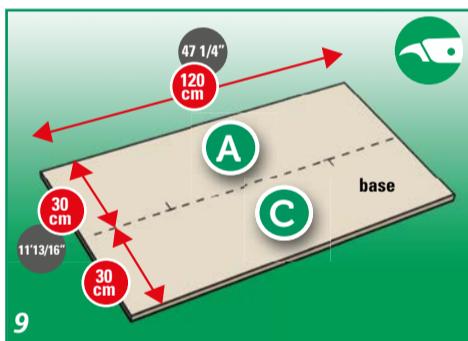

FINISHING

PLACE FLOORCOVERING WITHIN 48 HOURS