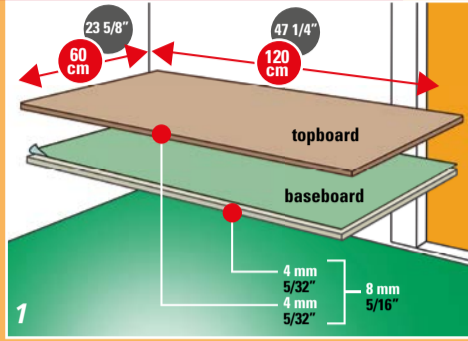

FITTING INSTRUCTIONS

FLOOR PREPARATION