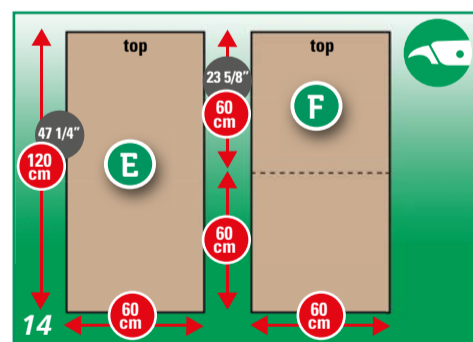

FINISHING

PLACE FLOORCOVERING WITHIN 48 HOURS