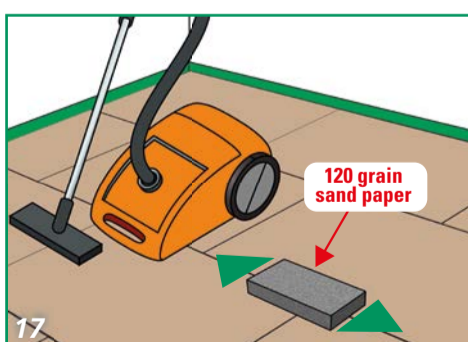

FITTING INSTRUCTIONS

FLOOR PREPARATION

ACCLIMATIZE 24 HOURS IN ADVANCE

ELECTRICAL FLOOR HEATING

ELECTRICAL FLOOR HEATING

WATER UNDERFLOOR HEATING

WATER UNDERFLOOR HEATING

FITTING INSTRUCTIONS