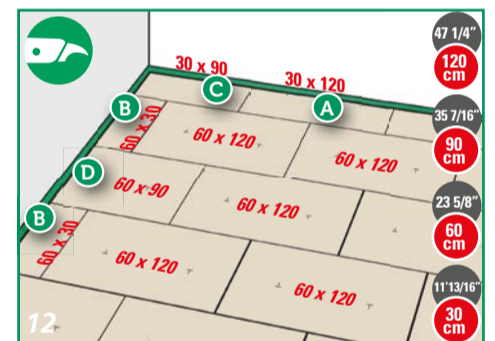

FINISHING

PLACE FLOORCOVERING WITHIN 48 HOURS