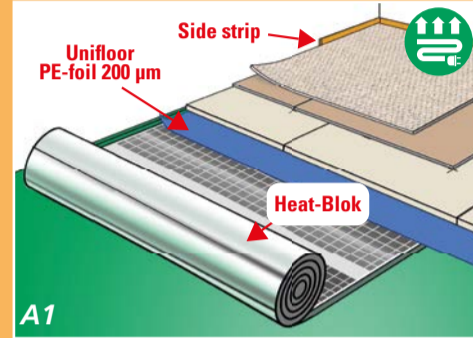

ELECTRICAL FLOOR HEATING