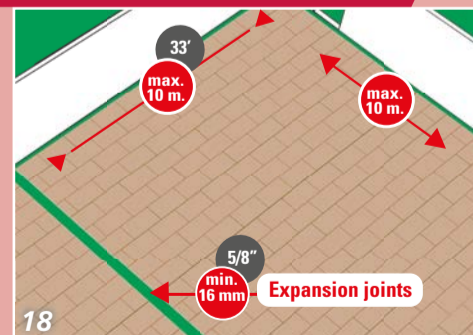

FINISHING

PLACE FLOORCOVERING WITHIN 48 HOURS