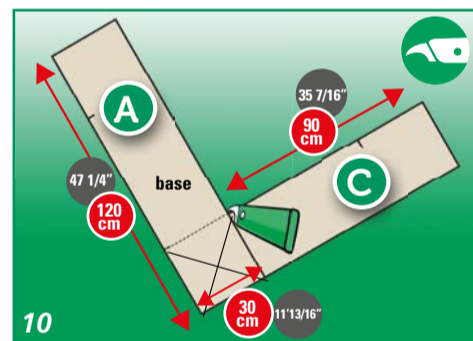

FINISHING

PLACE FLOORCOVERING WITHIN 48 HOURS