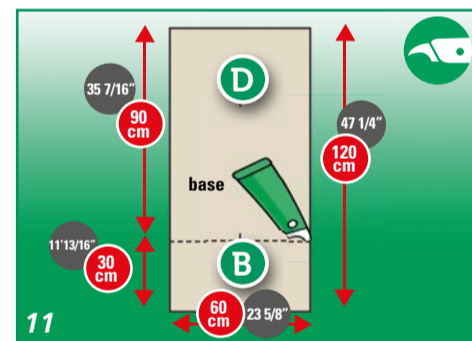

FINISHING

PLACE FLOORCOVERING WITHIN 48 HOURS