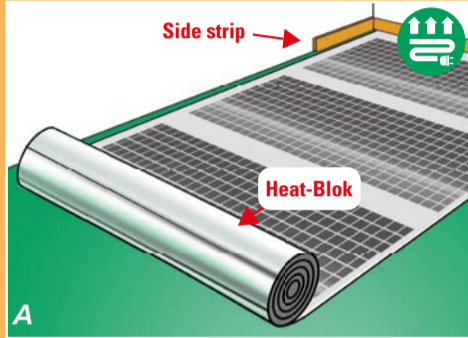

ELECTRICAL FLOOR HEATING