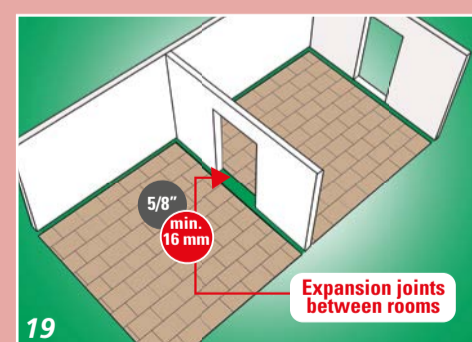

FINISHING

PLACE FLOORCOVERING WITHIN 48 HOURS