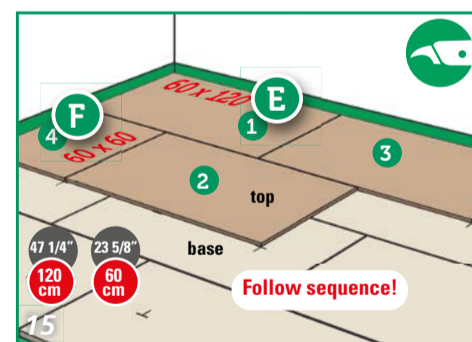

FINISHING

PLACE FLOORCOVERING WITHIN 48 HOURS