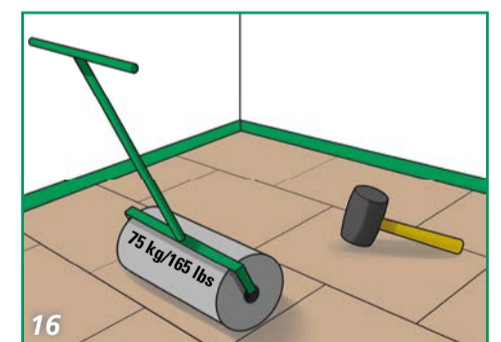

FINISHING

PLACE FLOORCOVERING WITHIN 48 HOURS