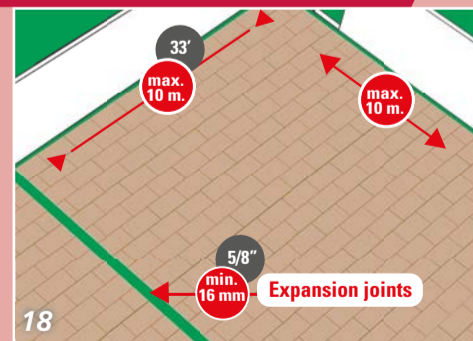

FINISHING

PLACE FLOORCOVERING WITHIN 48 HOURS