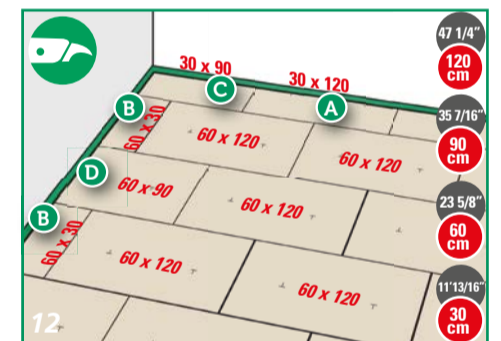

FINISHING

PLACE FLOORCOVERING WITHIN 48 HOURS