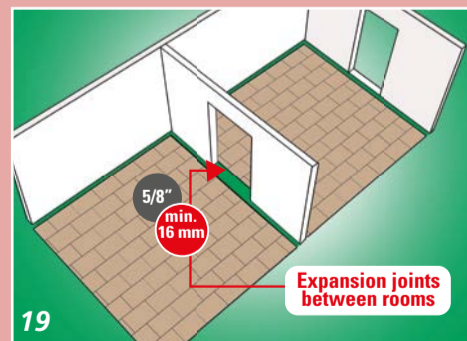

FINISHING

PLACE FLOORCOVERING WITHIN 48 HOURS