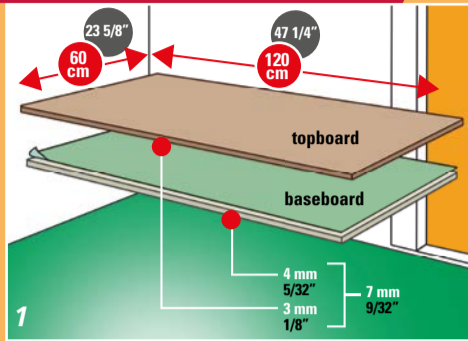

FITTING INSTRUCTIONS

FLOOR PREPARATION