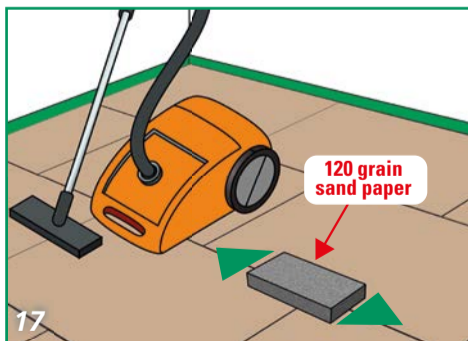

FITTING INSTRUCTIONS

FLOOR PREPARATION

ACCLIMATIZE 24 HOURS IN ADVANCE

ELECTRICAL FLOOR HEATING

ELECTRICAL FLOOR HEATING

WATER UNDERFLOOR HEATING

WATER UNDERFLOOR HEATING

FITTING INSTRUCTIONS

FINISHING

PLACE FLOORCOVERING WITHIN 48 HOURS