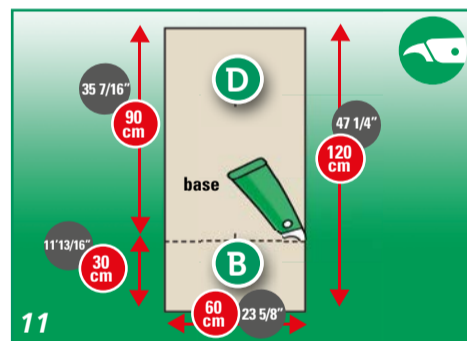

FINISHING

PLACE FLOORCOVERING WITHIN 48 HOURS