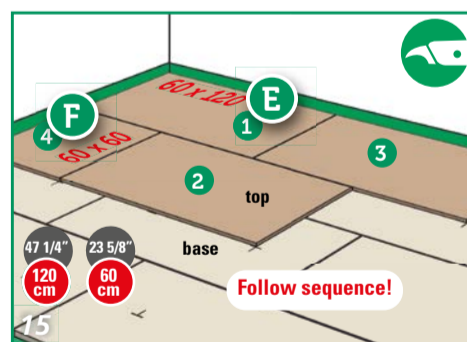

FINISHING

PLACE FLOORCOVERING WITHIN 48 HOURS